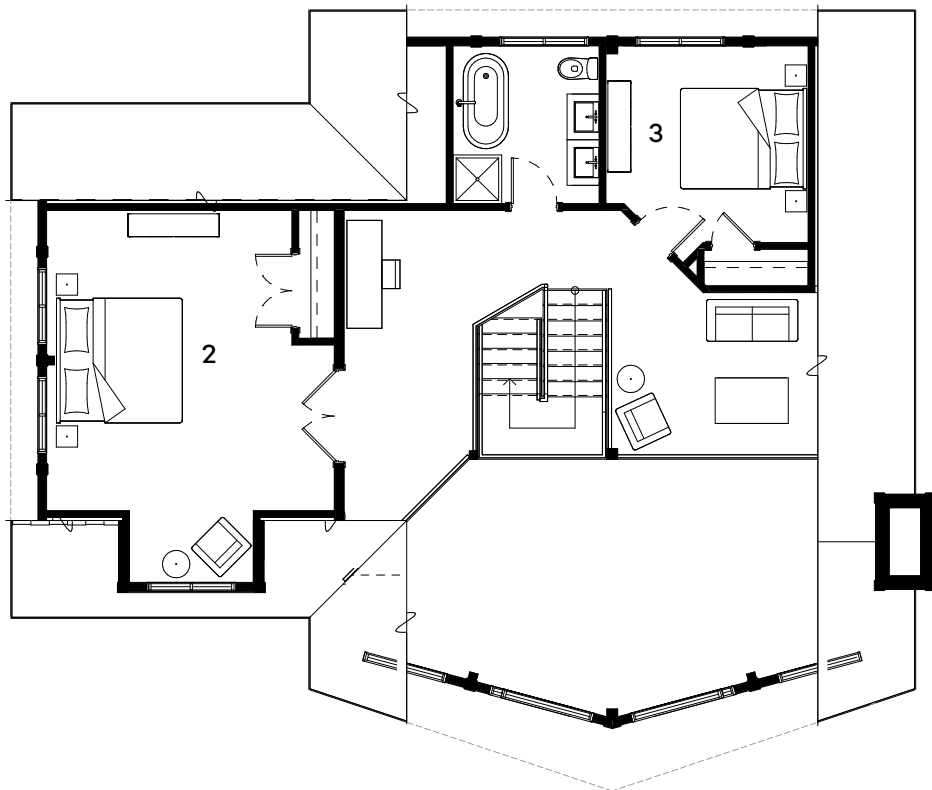

CLASSIC

LABRADOR

TOTAL: 2553 ft²

3

2+1

option

option

option

TIMBERBLOCK

Engineered Homes for Better Living

KITCHEN
14'-5" X 11'-6"

DINING ROOM
14'-11" X 15'-11"

LIVING ROOM
29'-4" X 14'-2" irr.

BATHROOM (1st)
9'-4" X 8'-10"

BATHROOM (1st)
5'-0" X 5'-10"

BATHROOM (2nd)
8'-0" X 8'-8"

BEDROOM # 1
15'-9" X 15'-1"

BEDROOM # 2
15'-9" X 20'-5"

BEDROOM # 3
11'-1" X 10'-9"

DRESSING-ROOM walk-in (rdo)
5'-0" X 8'-10"

READING AREA
14'-11" X 9'-2"

LAUNDRY
7'-11" X 6'-3" irr.