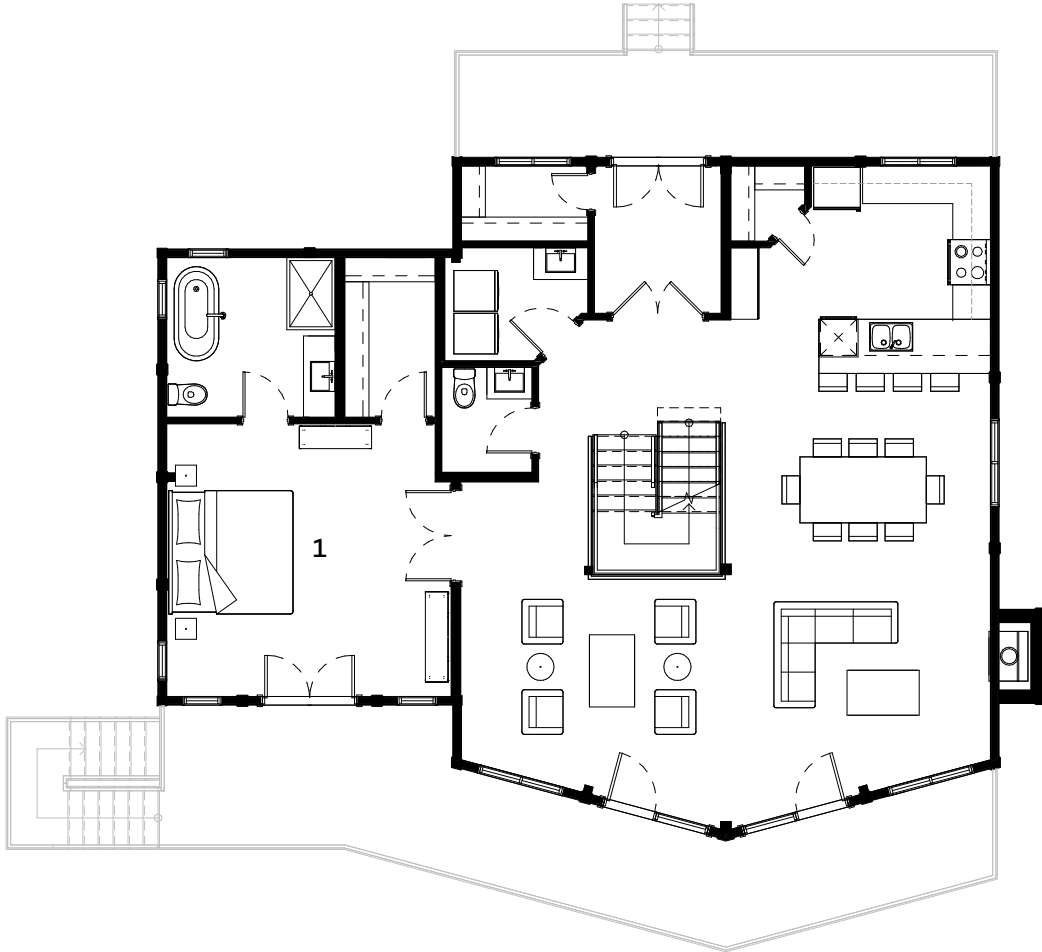

CLASSIC

LABRADOR

TOTAL: 2553 ft²

3

2+1

option

option

option

TIMBERBLOCK

Engineered Homes for Better Living

KITCHEN
14'-5" X 11'-6"

DINING ROOM
14'-11" X 15'-11"

LIVING ROOM
29'-4" X 14'-2" irr.

BATHROOM (1st)
9'-4" X 8'-10"

BATHROOM (1st)
5'-0" X 5'-10"

BATHROOM (2nd)
8'-0" X 8'-8"

BEDROOM # 1
15'-9" X 15'-1"

BEDROOM # 2
15'-9" X 20'-5"

BEDROOM # 3
11'-1" X 10'-9"

DRESSING-ROOM walk-in (rdo)
5'-0" X 8'-10"

READING AREA
14'-11" X 9'-2"

LAUNDRY
7'-11" X 6'-3" irr.