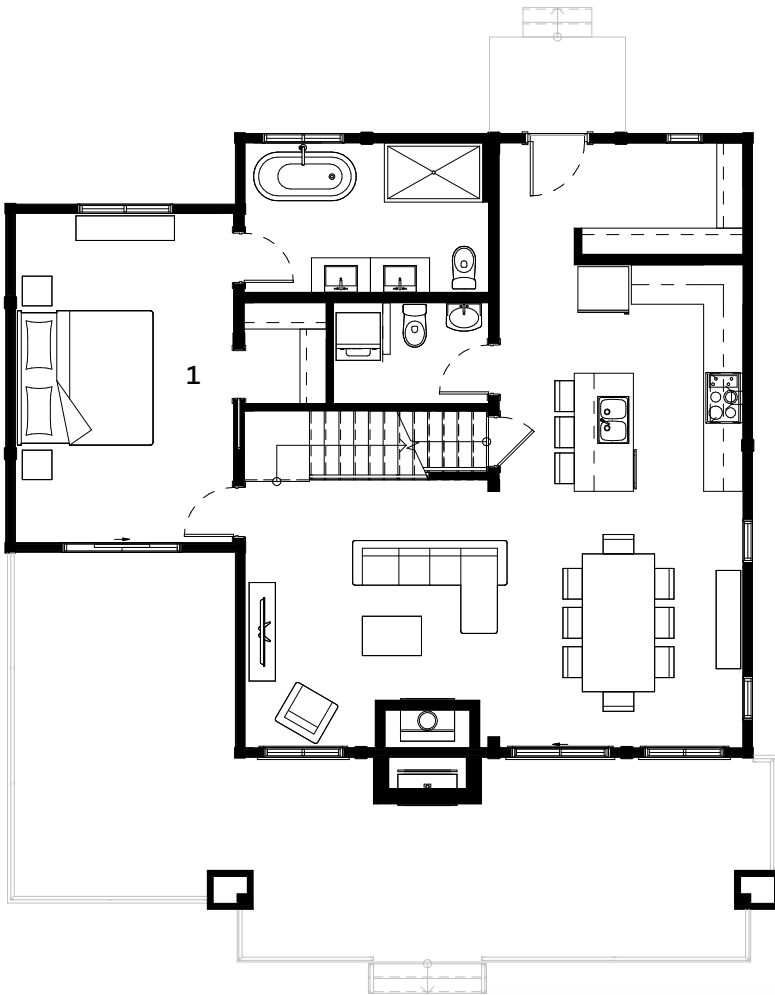

CLASSIC

EASTMAN

TOTAL: 1656 ft²

3

2+1

1

option

option

TIMBERBLOCK

Engineered Homes for Better Living

KITCHEN
12'-5" X 11'-6"

DINING ROOM
12'-8" X 13'-0"

LIVING ROOM
12'-8" X 13'-7"

BATHROOM (1st)
12'-5" X 7'-7"

BATHROOM (2nd)
11'-1" X 7'-1"

LAUNDRY ROOM (1st)
7'-11" X 5'-1"

BEDROOM # 1
11'-1" X 16'-9"

BEDROOM # 2
7'-9" X 9'-9"

BEDROOM # 3
7'-9" X 9'-9"

DRESSING-ROOM
walk-in (1st)
4'-2" X 5'-1"