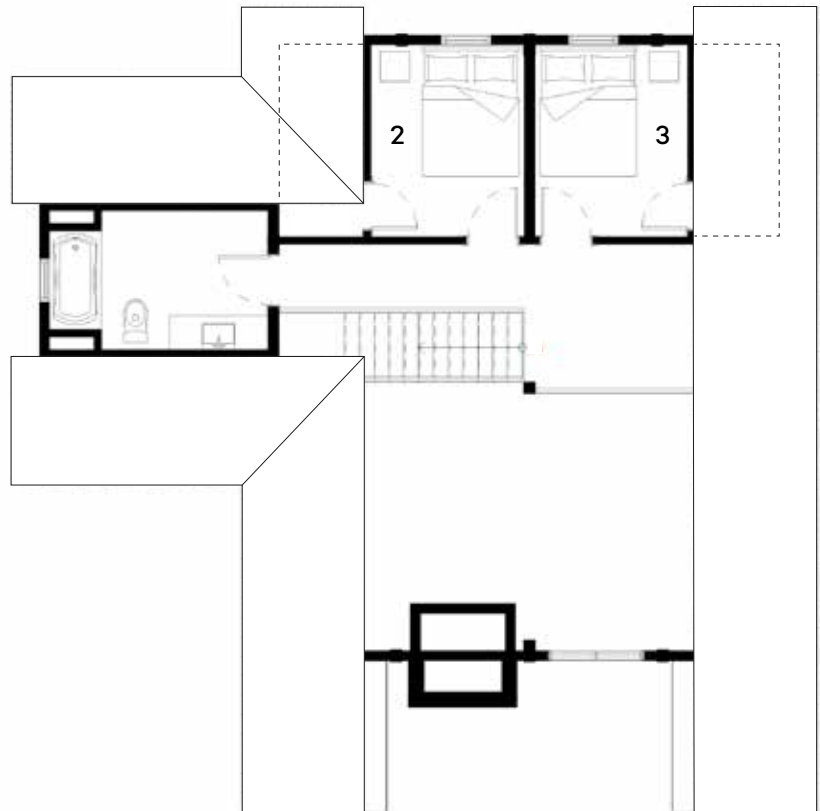

CLASSIC

EASTMAN

TOTAL: 1656 ft²

3

2+1

1

option

option

TIMBERBLOCK

Engineered Homes for Better Living

KITCHEN
12'-5" X 11'-6"

DINING ROOM
12'-8" X 13'-0"

LIVING ROOM
12'-8" X 13'-7"

BATHROOM (1st)
12'-5" X 7'-7"

BATHROOM (2nd)
11'-1" X 7'-1"

LAUNDRY ROOM (1st)
7'-11" X 5'-1"

BEDROOM # 1
11'-1" X 16'-9"

BEDROOM # 2
7'-9" X 9'-9"

BEDROOM # 3
7'-9" X 9'-9"

DRESSING-ROOM
walk-in (1st)
4'-2" X 5'-1"