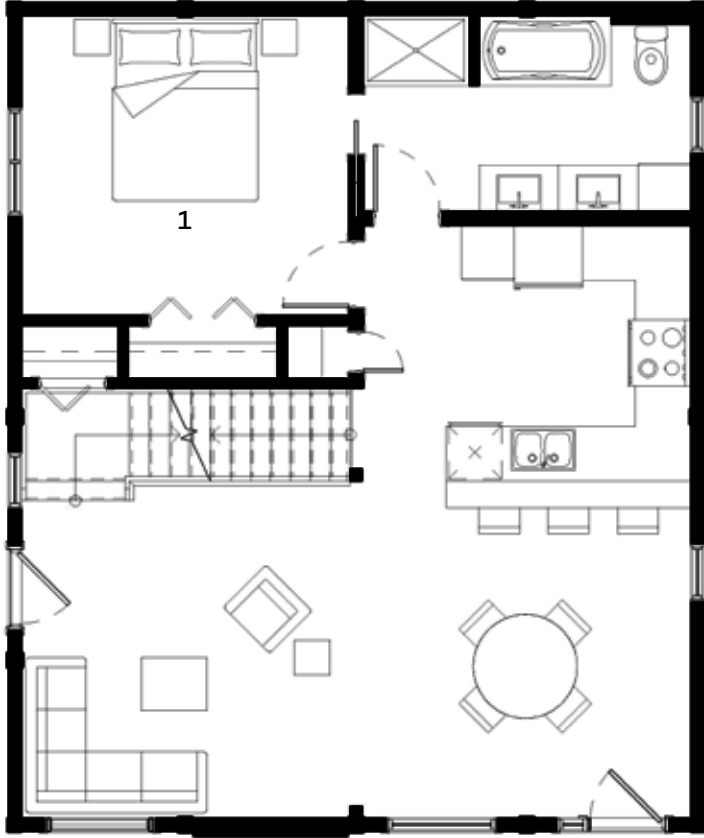

# ASPEN

TOTAL: 1213 ft<sup>2</sup>

2

2

option

option

option

**TIMBERBLOCK**

Engineered Homes for Better Living

Dimensions may be subject to slight changes without notice. Please contact Sales for more information.

**KITCHEN**  
12'-5" X 8'-9"

**DINING ROOM**  
12'-7" X 14'-6" *irr*

**LIVING ROOM**  
12'-7" X 14'-6" *irr*

**BEDROOM # 1**  
12'-5" X 11'-0"

**BEDROOM # 2**  
9'-8" X 17'-3"

**DRESSING-ROOM** *walk-in*  
6'-0" X 5'-0"