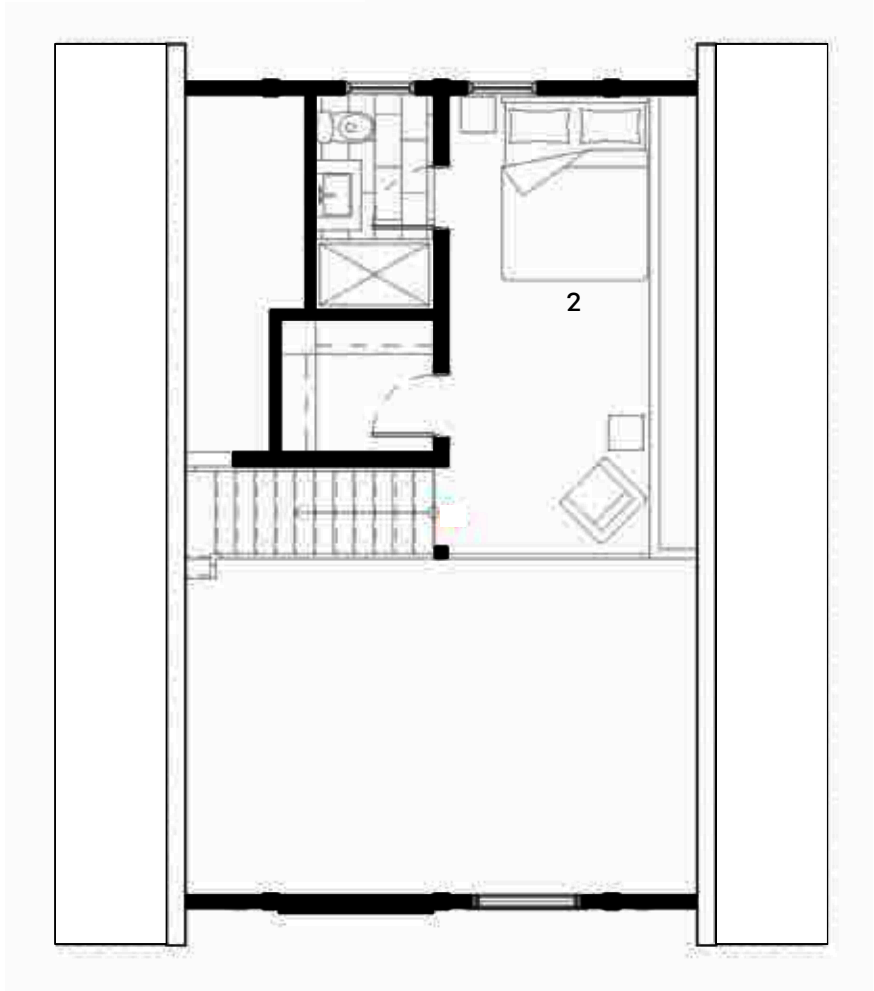

# ASPEN

TOTAL: 1213 ft<sup>2</sup>

2

2

option

option

option

**TIMBERBLOCK**

Engineered Homes for Better Living

Dimensions may be subject to slight changes without notice. Please contact Sales for more information.

**KITCHEN**  
12'-5" X 8'-9"

**DINING ROOM**  
12'-7" X 14'-6" *irr*

**LIVING ROOM**  
12'-7" X 14'-6" *irr*

**BEDROOM # 1**  
12'-5" X 11'-0"

**BEDROOM # 2**  
9'-8" X 17'-3"

**DRESSING-ROOM** *walk-in*  
6'-0" X 5'-0"